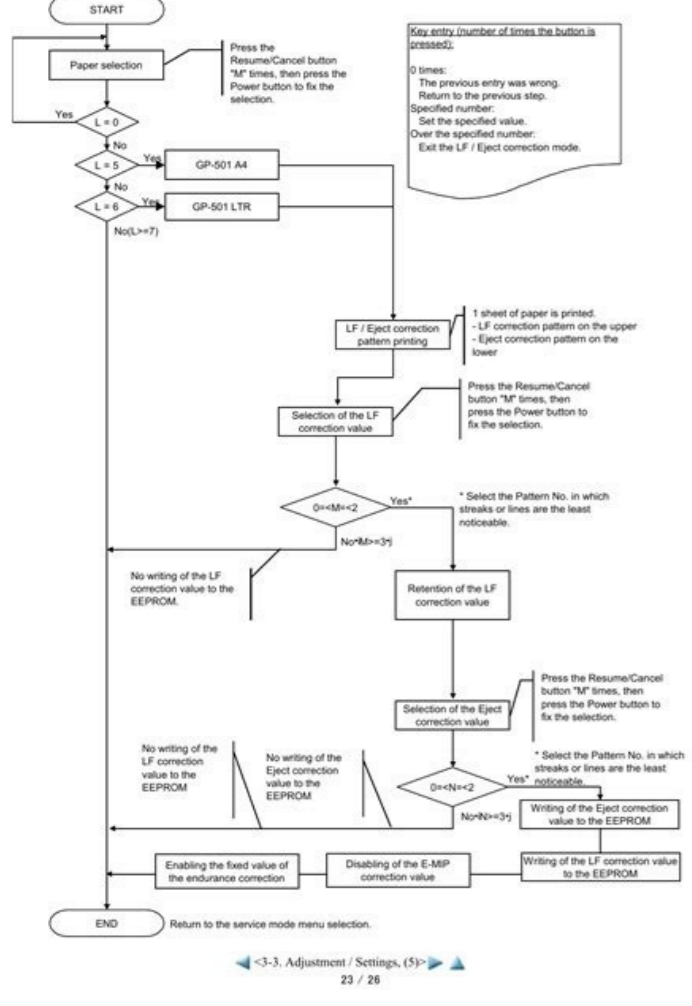

3. REPAIR

3.2. Special Notes on Repair Servicing

Model	Main board (including the coin battery holder)	Coin battery (if available, not designated as a standard part)
PIXMA IP100 / PIXMA IP90	23.1 0833/23.11212	Mount CR2032